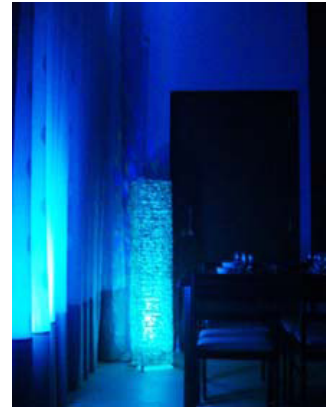

LED WALL WASH LIGHT

Model: CD12C-Flood Light

- ✓ In-house designed software for light effect programming & download.
- ✓ A proprietary DMX controller operated by an IR remote and supports up to 32 lighting programs.
- ✓ Automatic DMX addressing to all connected lights
- ✓ Rugged housing for shock, dust and harsh environment resistant.

Colorful wall wash light **Easy 32 programable light settings with remote control**

Indoor and outdoor applications

COLOR	LED No.	LENS	LUMEN	ENERGY	CONTROL	INPUT
RGB	6G3R3B	7° -12° -30°60°	R-120 lm G-240 lm B-54 lm	12 W	DMX512	AC/DC12V @1.39A

Model #
CD12C-V10U

PART No.
WW-1212
WW-1230
WW-1260

LED WALL WASH LIGHT

Model: CD12W-Flood Light

- ✓ Advanced thermal design maintains LED light performance and long operation life.
- ✓ Intensive high power LEDs array with patented optical lens for best light effect.
- ✓ All aluminum construction with tempered front glass and adjustable bracket.
- ✓ Rugged housing for shock, dust and harsh environment resistant.

Model #
CD12W-V10U

PART No.
FL-1501C/W (15°)
FL-1502C/W (25°)

DIMENSIONS

CD12C-V10U & CD12W-V10U-Flood Light

WIDTH	HEIGHT	WIDE	AXES	BASE WIDTH	BASE LENGTH	TOTAL HEIGHT
159 mm	135 mm	48 mm	2	100 mm	130 mm	153 mm