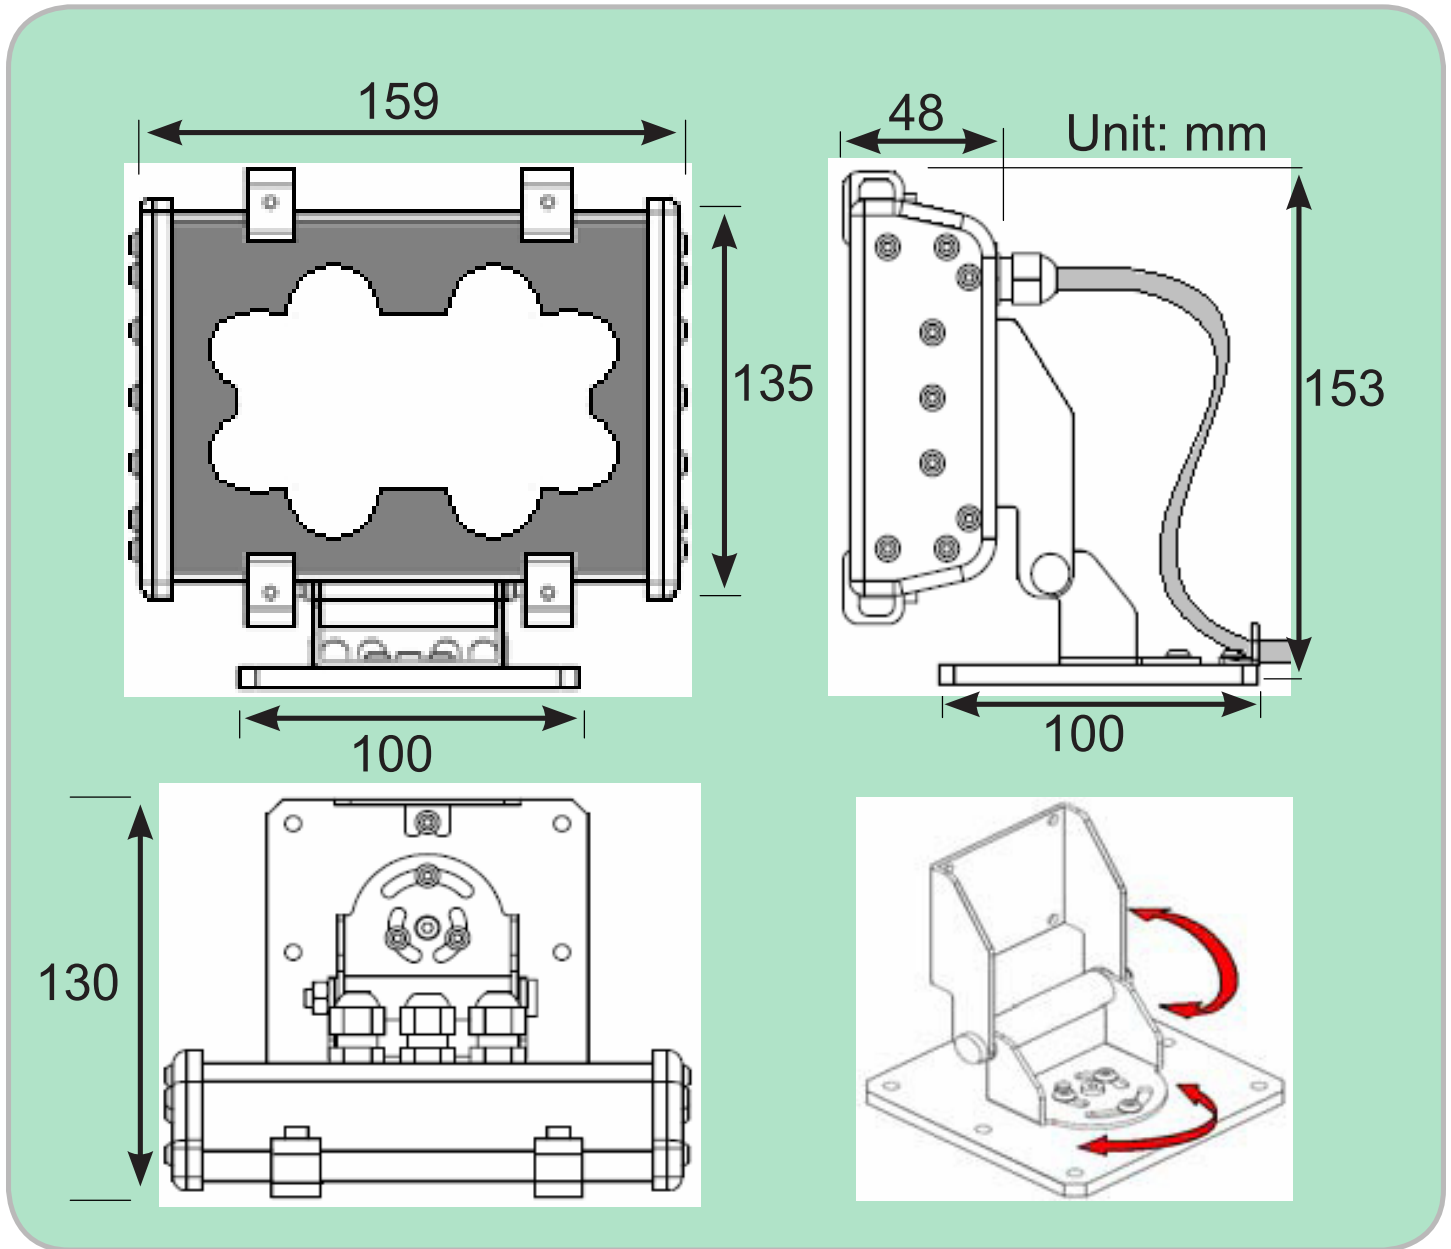

Colorful wall wash light **Easy 32 programable light settings with remote control**

Indoor and outdoor applications

COLOR	LED No.	LENS	LUMEN	ENERGY	CONTROL	INPUT
RGB	6G3R3B	7° -12° -30°60°	R-120 lm G-240 lm B-54 lm	12 W	DMX512	AC/DC12V @1.39A

Model #
CD12C-V10U

PART No.
WW-1212
WW-1230
WW-1260

LED WALL WASH LIGHT

Model: CD12W-Flood Light

- ✓ Advanced thermal design maintains LED light performance and long operation life.
- ✓ Intensive high power LEDs array with patented optical lens for best light effect.
- ✓ All aluminum construction with tempered front glass and adjustable bracket.
- ✓ Rugged housing for shock, dust and harsh environment resistant.

Model #
CD12W-V10U

PART No.
FL-1501C/W (15°)
FL-1502C/W (25°)

DIMENSIONS

CD12C-V10U & CD12W-V10U-Flood Light

WIDTH	HEIGHT	WIDE	AXES	BASE WIDTH	BASE LENGTH	TOTAL HEIGHT
159 mm	135 mm	48 mm	2	100 mm	130 mm	153 mm