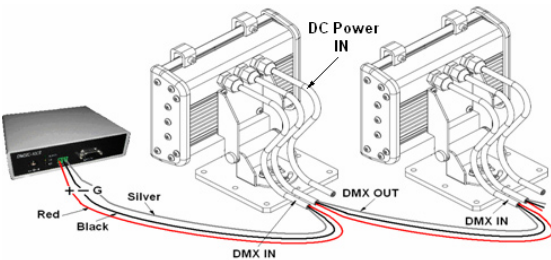

LED WALL WASH LIGHT

Model: CD12C-Flood Light

- ✓ In-house designed software for light effect programming & download.
- ✓ A proprietary DMX controller operated by an IR remote and supports up to 32 lighting programs.
- ✓ Automatic DMX addressing to all connected lights
- ✓ Rugged housing for shock, dust and harsh environment resistant.

Colorful wall wash light **Easy 32 programable light settings with remote control**

Indoor and outdoor applications

COLOR	LED No.	LENS	LUMEN	ENERGY	CONTROL	INPUT
RGB	6G3R3B	7° -12° -30°60°	R-120 lm G-240 lm B-54 lm	12 W	DMX512	AC/DC12V @1.39A

Model #
CD12C-V10U

PART No.
WW-1212
WW-1230
WW-1260

LED WALL WASH LIGHT

Model: CD12W-Flood Light

- ✓ Advanced thermal design maintains LED light performance and long operation life.
- ✓ Intensive high power LEDs array with patented optical lens for best light effect.
- ✓ All aluminum construction with tempered front glass and adjustable bracket.
- ✓ Rugged housing for shock, dust and harsh environment resistant.

Model #
CD12W-V10U

PART No.
FL-1501C/W (15°)
FL-1502C/W (25°)

DIMENSIONS

CD12C-V10U & CD12W-V10U-Flood Light

WIDTH	HEIGHT	WIDE	AXES	BASE WIDTH	BASE LENGTH	TOTAL HEIGHT
159 mm	135 mm	48 mm	2	100 mm	130 mm	153 mm