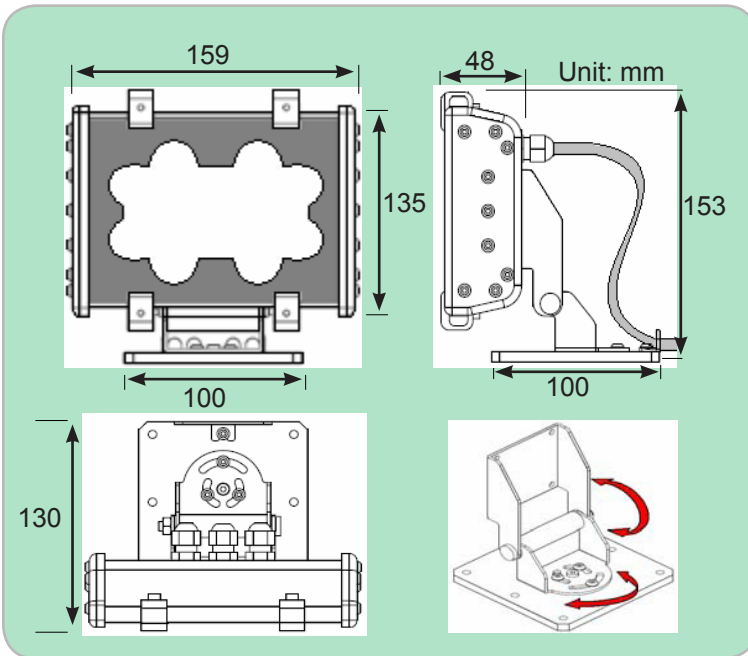

FL-1501C/W (15°)
FL-1502C/W (25°)

Warm white
3M - 230 Lux
4M - 130 Lux
5M - 85 Lux

C: Cool white 5500 - 6500K
W: Warm white 2800 - 3000K