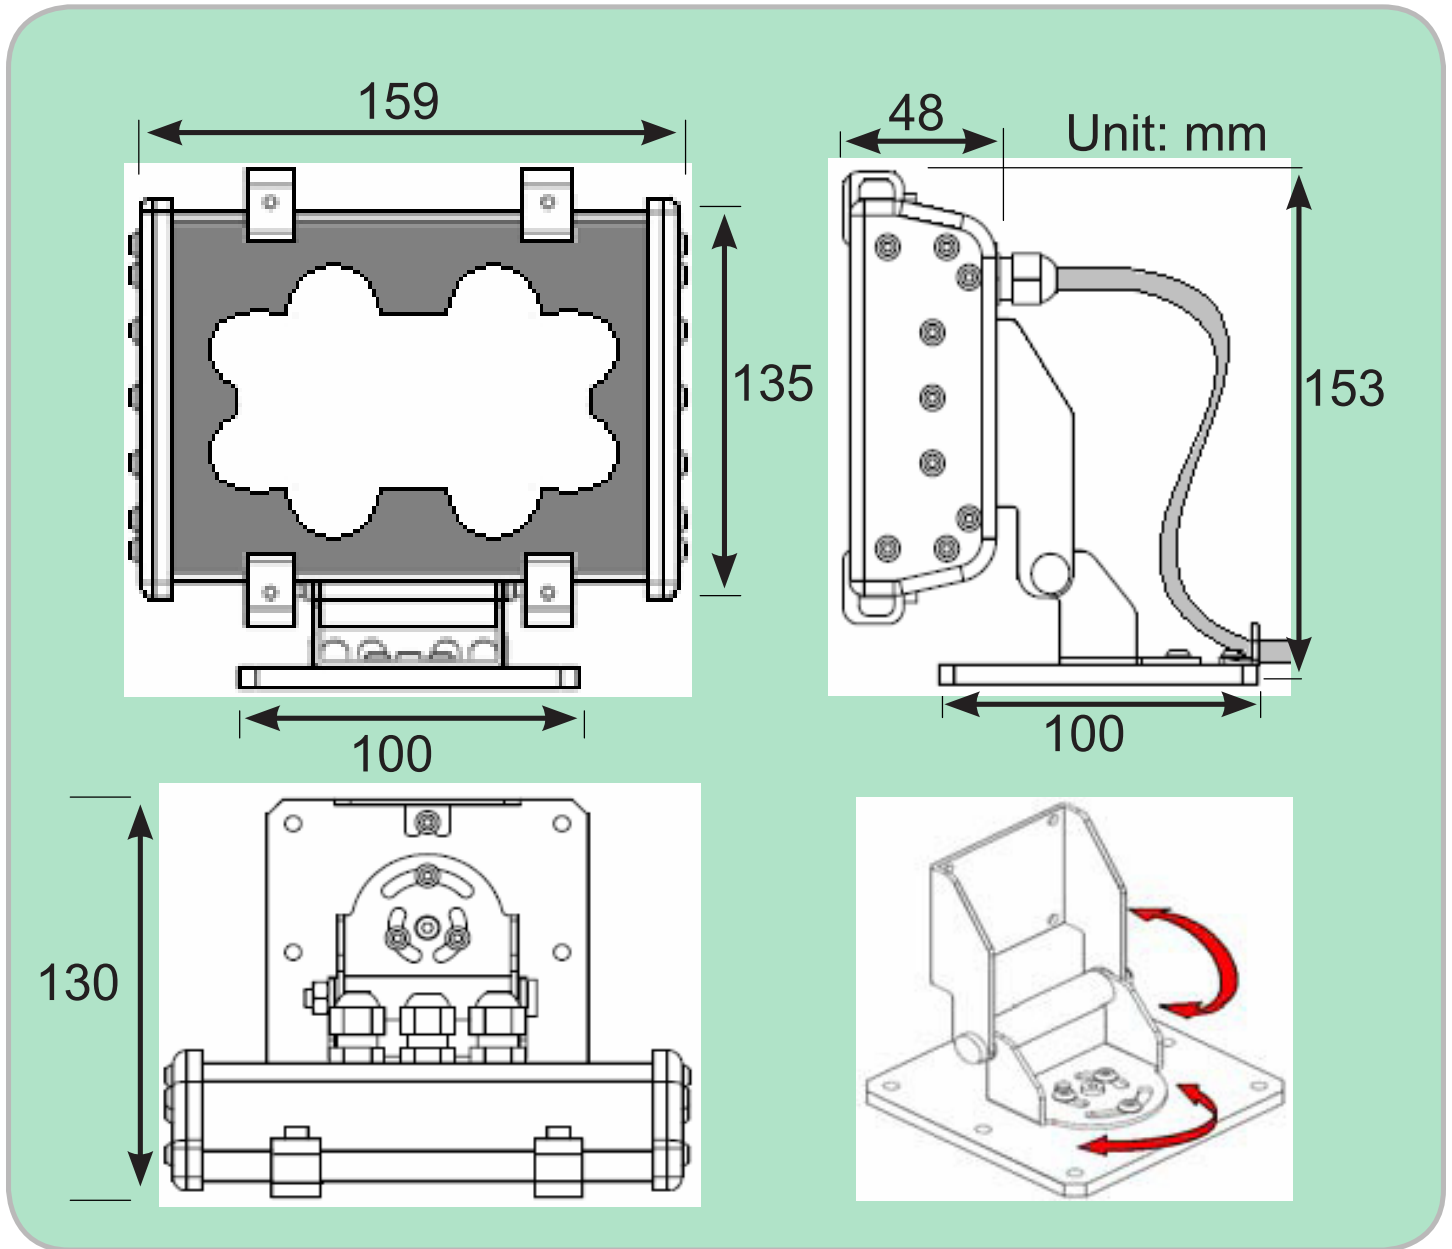

Colorful wall wash light **Easy 32 programable light settings with remote control**

Indoor and outdoor applications

COLOR	LED No.	LENS	LUMEN	ENERGY	CONTROL	INPUT
RGB	6G3R3B	7° -12° -30°60°	R-120 lm G-240 lm B-54 lm	12 W	DMX512	AC/DC12V @1.39A

Model #
CD12C-V10U

PART No.
WW-1212
WW-1230
WW-1260

LED WALL WASH LIGHT

Model: CD12W-Flood Light

- ✓ Advanced thermal design maintains LED light performance and long operation life.
- ✓ Intensive high power LEDs array with patented optical lens for best light effect.
- ✓ All aluminum construction with tempered front glass and adjustable bracket.
- ✓ Rugged housing for shock, dust and harsh environment resistant.

Model #
CD12W-V10U

PART No.
FL-1501C/W (15°)
FL-1502C/W (25°)

DIMENSIONS

CD12C-V10U & CD12W-V10U-Flood Light

WIDTH	HEIGHT	WIDE	AXES	BASE WIDTH	BASE LENGTH	TOTAL HEIGHT
159 mm	135 mm	48 mm	2	100 mm	130 mm	153 mm