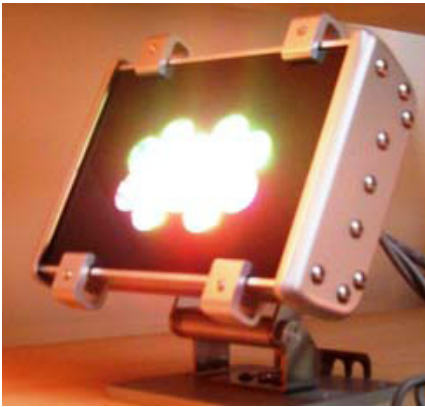

LED WALL WASH LIGHT

Model: CD12C-Flood Light

- ✓ In-house designed software for light effect programming & download.
- ✓ A proprietary DMX controller operated by an IR remote and supports up to 32 lighting programs.
- ✓ Automatic DMX addressing to all connected lights
- ✓ Rugged housing for shock, dust and harsh environment resistant.

Colorful wall wash light **Easy 32 programable light settings with remote control**

Indoor and outdoor applications

COLOR	LED No.	LENS	LUMEN	ENERGY	CONTROL	INPUT
RGB	6G3R3B	7° -12° -30°60°	R-120 lm G-240 lm B-54 lm	12 W	DMX512	AC/DC12V @1.39A

Model #
CD12C-V10U

PART No.
WW-1212
WW-1230
WW-1260

LED WALL WASH LIGHT

Model: CD12W-Flood Light

- ✓ Advanced thermal design maintains LED light performance and long operation life.
- ✓ Intensive high power LEDs array with patented optical lens for best light effect.
- ✓ All aluminum construction with tempered front glass and adjustable bracket.
- ✓ Rugged housing for shock, dust and harsh environment resistant.

Model #
CD12W-V10U

PART No.
FL-1501C/W (15°)
FL-1502C/W (25°)

DIMENSIONS

CD12C-V10U & CD12W-V10U-Flood Light

WIDTH	HEIGHT	WIDE	AXES	BASE WIDTH	BASE LENGTH	TOTAL HEIGHT
159 mm	135 mm	48 mm	2	100 mm	130 mm	153 mm