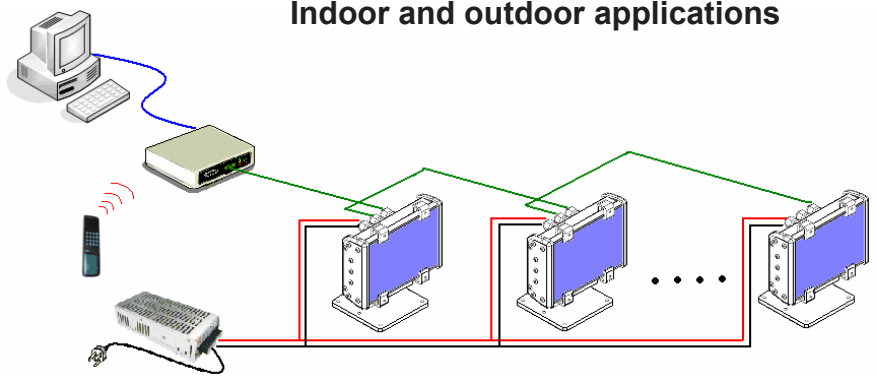

LED WALL WASH LIGHT

Model: CD12C-Flood Light

- ✓ In-house designed software for light effect programming & download.
- ✓ A proprietary DMX controller operated by an IR remote and supports up to 32 lighting programs.
- ✓ Automatic DMX addressing to all connected lights
- ✓ Rugged housing for shock, dust and harsh environment resistant.

Colorful wall wash light **Easy 32 programable light settings with remote control**

Indoor and outdoor applications

COLOR	LED No.	LENS	LUMEN	ENERGY	CONTROL	INPUT
RGB	6G3R3B	7° -12° -30°60°	R-120 lm G-240 lm B-54 lm	12 W	DMX512	AC/DC12V @1.39A

Model #
CD12C-V10U

PART No.
WW-1212
WW-1230
WW-1260

LED WALL WASH LIGHT

Model: CD12W-Flood Light

- ✓ Advanced thermal design maintains LED light performance and long operation life.
- ✓ Intensive high power LEDs array with patented optical lens for best light effect.
- ✓ All aluminum construction with tempered front glass and adjustable bracket.
- ✓ Rugged housing for shock, dust and harsh environment resistant.

Model #
CD12W-V10U

PART No.
FL-1501C/W (15°)
FL-1502C/W (25°)

DIMENSIONS

CD12C-V10U & CD12W-V10U-Flood Light

WIDTH	HEIGHT	WIDE	AXES	BASE WIDTH	BASE LENGTH	TOTAL HEIGHT
159 mm	135 mm	48 mm	2	100 mm	130 mm	153 mm