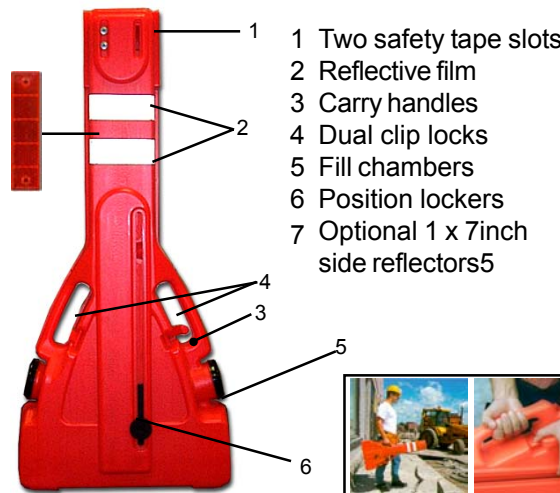

SAFE-T-GATE

Universal compact Safe-T-Gate easily expands to a maximum of 7.5 feet.

SAFETY BARRIERS

Portable, high impact resistant, extendible Safe-T-Gate is designed to quickly render areas safe for both pedestrians and vehicles. High visibility reflective film on all four sides accents the distinct bright orange color for needed awareness. Compact, light weight, folds quickly for easy storage, and fast setup. With an expansion to a maximum of 90 inches (7.5 feet), Safe-T-Gate can be filled with sand or water for added weight. Gate holds four signs simultaneously.

FILL WITH WATER OR SAND

PORTABLE BARRICADE

Multi-use SAFE-T-GATE is lightweight and compact for easy storage. It is constructed from high impact resistant plastic for strength and durability. SAFE-T-GATE has pre-formed molded rails for easy sign attachment.

All weather resistant barricade has quick fold out cross frame for easy positioning. Alternating reflective filmstrips accent barricade when opened.

SAFE-T-GATE is easily carried even when filled with sand or water.

Quickly opens and locks into position.

Bright vibrant fluorescent orange colors reinforce awareness for hazard areas.

EXTENDIBLE UP TO 7.5 FEET

BENEFITS

- Quick set up
- Easy carry handles
- Fill with water or sand
- Includes 2 sign support clips
- Impact and temperature resistant
- Vehicle and pedestrian traffic control
- Locks into position at desired length
- Block off areas with safety tape slots
- Lightweight 15 lbs empty 35 lbs filled
- Dimensions: width 19" height 43"