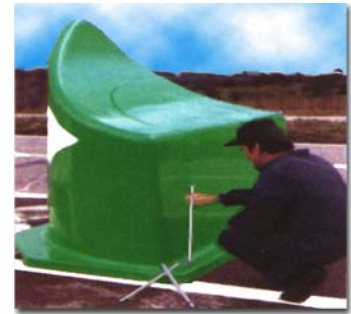

CLOSED MODEL

ADVANTAGES

Both the open and closed model can be anchored or filled with sand for additional weight. Dividers are portable and highly visible to oncoming motorists. They indicate road divisions and exits simply from afar, providing quicker reaction times that allow for better judgment when negotiating lane changes.

REFLECTIVE

Barriers are available with reflecting arrows or full reflecting faces as shown.

ADDITIONAL WEIGHT

Barriers easily fill with sand for energy absorption. Semi flexible body provides durability when subjected to minor impacts.

DESCRIPTION	ITEM #			PRICE
	yellow	blue	green	
Opened 2000 series with full reflecting face	0360-OY-RF	0360-OB-RF	0360-OG-RF	$ 2548.00
Opened 2000 series with reflecting arrows	0360-OY-RA	0360-OB-RA	0360-OG-RA	$ 1888.00
Closed 2000 series with reflecting face	0360-CY-RF	0360-CB-RF	0360-CG-RF	$ 2592.00
Closed 2000 series with reflecting arrows	0360-CY-RA	0360-CB-RA	0360-CG-RA	$ 1930.00
Opened 1000 series with full reflecting face	0350-OY-RF	0350-OB-RF	0350-OG-RF	$ 1690.00
Opened 1000 series with reflecting arrows	0350-OY-RA	0350-OB-RA	0350-OG-RA	$ 1250.00
Closed 1000 series with reflecting face	0350-CY-RF	0350-CB-RF	0350-CG-RF	$ 1710.00
Closed 1000 series with reflecting arrows	0350-CY-RA	0350-CB-RA	0350-CG-RA	$ 1270.00