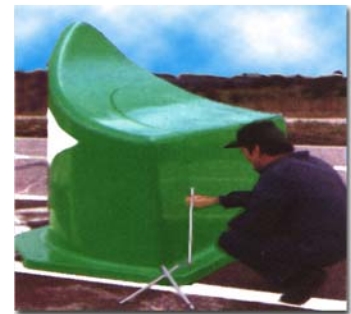

CLOSED MODEL

ADVANTAGES

Both the open and closed model can be anchored or filled with sand for additional weight. Dividers are portable and highly visible to oncoming motorists. They indicate road divisions and exits simply from afar, providing quicker reaction times that allow for better judgment when negotiating lane changes.

REFLECTIVE

Barriers are available with reflecting arrows or full reflecting faces as shown.

ADDITIONAL WEIGHT

Barriers easily fill with sand for energy absorption. Semi flexible body provides durability when subjected to minor impacts.

DESCRIPTION	ITEM #			PRICE
	yellow	blue	green	
Opened 2000 series with full reflecting face	0360-OY-RF	0360-OB-RF	0360-OG-RF	$ 2548.00
Opened 2000 series with reflecting arrows	0360-OY-RA	0360-OB-RA	0360-OG-RA	$ 1888.00
Closed 2000 series with reflecting face	0360-CY-RF	0360-CB-RF	0360-CG-RF	$ 2592.00
Closed 2000 series with reflecting arrows	0360-CY-RA	0360-CB-RA	0360-CG-RA	$ 1930.00
Opened 1000 series with full reflecting face	0350-OY-RF	0350-OB-RF	0350-OG-RF	$ 1690.00
Opened 1000 series with reflecting arrows	0350-OY-RA	0350-OB-RA	0350-OG-RA	$ 1250.00
Closed 1000 series with reflecting face	0350-CY-RF	0350-CB-RF	0350-CG-RF	$ 1710.00
Closed 1000 series with reflecting arrows	0350-CY-RA	0350-CB-RA	0350-CG-RA	$ 1270.00